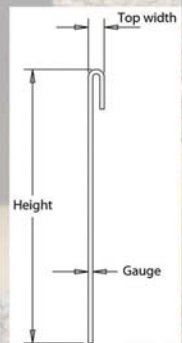

FormBoss™ Metal Garden Edging is available in our ever popular **galvanised** version, or **stainless steel** for the harshest of environments, and we also offer an exclusive **Corten** version that gives you that nice natural rusty texture with a lifespan of up to four times as long as traditional mild steel! See our website to find out more about our **NEW** self-healing **ZAM steel**. It's up to three times more resistant to corrosion than galvanised steel and only a fraction more expensive.

Specially manufactured for optimum results:

Simple design and easy to install, anyone can do it!

Heights available: 75mm, 100mm, 150mm, 185mm, 230mm, 290mm, 390mm and 580mm.

FormBoss™ is made from 1.6mm, 2.0mm and 2.5mm gauge steel.

FormBoss™ comes with a 5.5mm, 6.5mm or 7.5mm rounded top safety lip depending on your gauge of steel.

Available in 4 different finishes including **galvanised**, **Corten** and **stainless steel** (stainless via special demand only) & **NEW ZAM**.

AND we keep a minimum of 15 kms of edging stocked at all times.