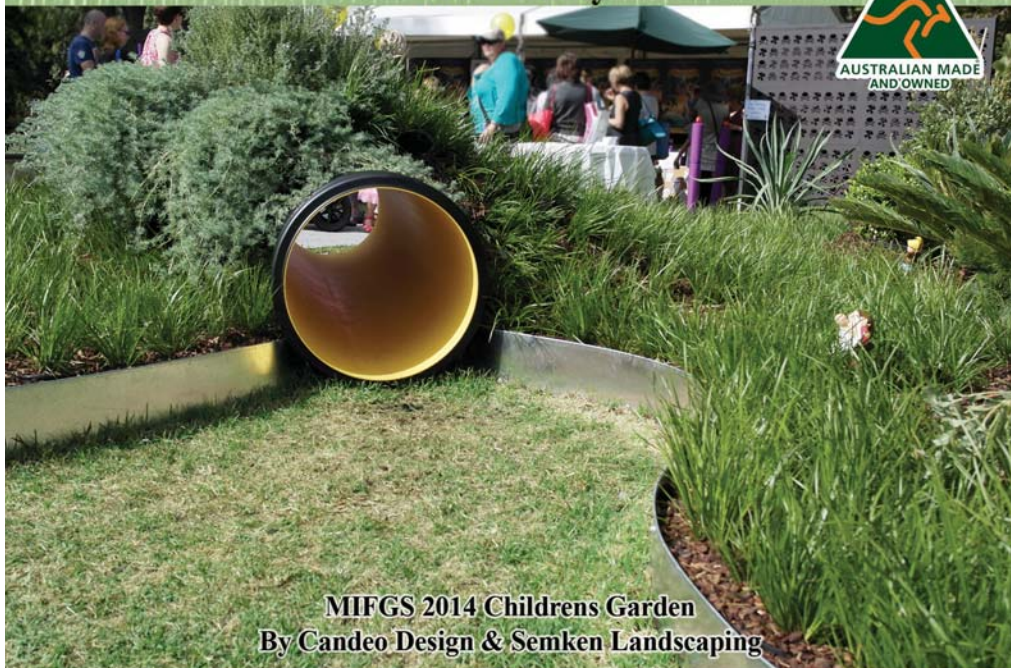

MIFGS 2014 By Yates & Maroondah City Council

DIY friendly