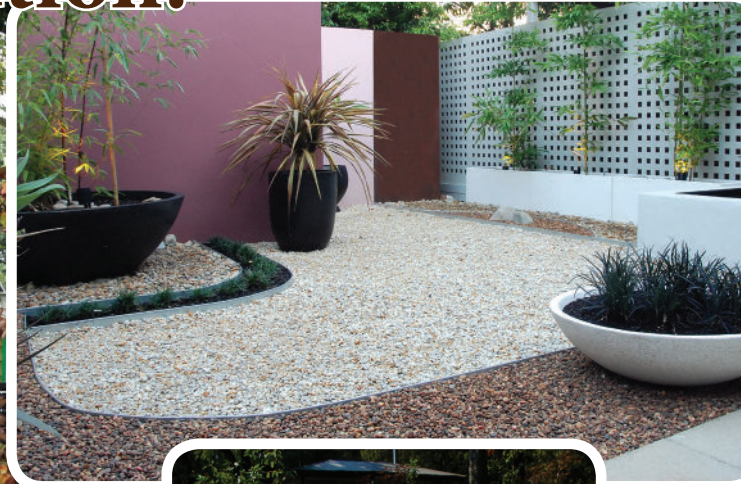

Applications. Suitable for footpaths, driveways, retaining walls, garden beds and steps. Any job big or small in public spaces or domestic gardens.

Choice. Available in three finishes, eight different heights and three gauges.

ZAM steel: The ultimate self healing durable edge guaranteed for 15 years. Stainless steel can be ordered on request.

www.formboss.com.au for more information.

All FormBoss lengths are 2.44m long

FormBoss
STEEL GARDEN EDGING

Strong • Safe • Durable • Elegant
Cost Effective • Easy to Install

Your Complete Garden Edging Solution!

Do it once, do it right!

Looking for a new edge to replace your tired looking and rotten timber edges, or flimsy plastic ones? Are you looking to increase the value of your home with landscaping? Perhaps you work in the industry and are fed up with installing edging products that don't do the job, are expensive and a headache to install.

FormBoss® steel edging simply will not split, warp, buckle, crack, chip or invite termites like traditional edging. **FormBoss®** steel edging gives you total freedom of design, with clean modern designer looks and an option of factory custom shaping. Edging is available at a range of heights from flush, up to 450mm retaining walls. The **FormBoss®** system will do wonders for the look and feel of your garden.