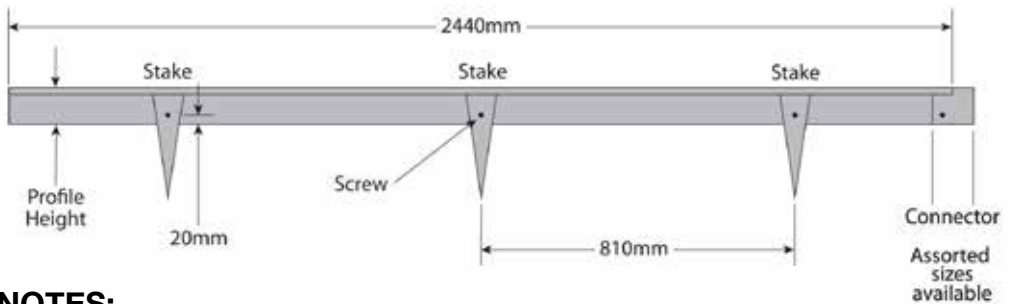

FormBoss™ Stock Rings Pre rolled and ready to install	REDCOR® Steel Item Code	GALVANISED Steel Item Code	ZAM® Steel Item Code
230mm profile, 1165mm diameter.	RFBRC23015L	RFBG23015L	RFBZ23015L
230mm profile, 1554mm diameter.	RFBRC2302L	RFBG2302L	RFBZ2302L
290mm profile, 777mm diameter.	RFBRC2901L	RFBG2901L	RFBZ2901L
290mm profile, 1165mm diameter.	RFBRC29015L	RFBG29015L	RFBZ29015L
290mm profile, 1554mm diameter.	RFBRC2902L	RFBG2902L	RFBZ2902L
390mm profile, 777mm diameter.	RFBRC3901L	RFBG3901L	RFBZ3901L
390mm profile, 1165mm diameter.	RFBRC39015L	RFBG39015L	RFBZ39015L
390mm profile, 1554mm diameter.	RFBRC3902L	RFBG3902L	RFBZ3902L
580mm profile, 777mm diameter.	RFBRC5801L	RFBG5801L	RFBZ5801L
580mm profile, 1165mm diameter.	RFBRC58015L	RFBG58015L	RFBZ58015L
580mm profile, 1554mm diameter.	RFBRC5802L	RFBG5802L	RFBZ5802L
850mm profile, 777mm diameter.	RFBRC8501L		
850mm profile, 1165mm diameter.	RFBRC85015L